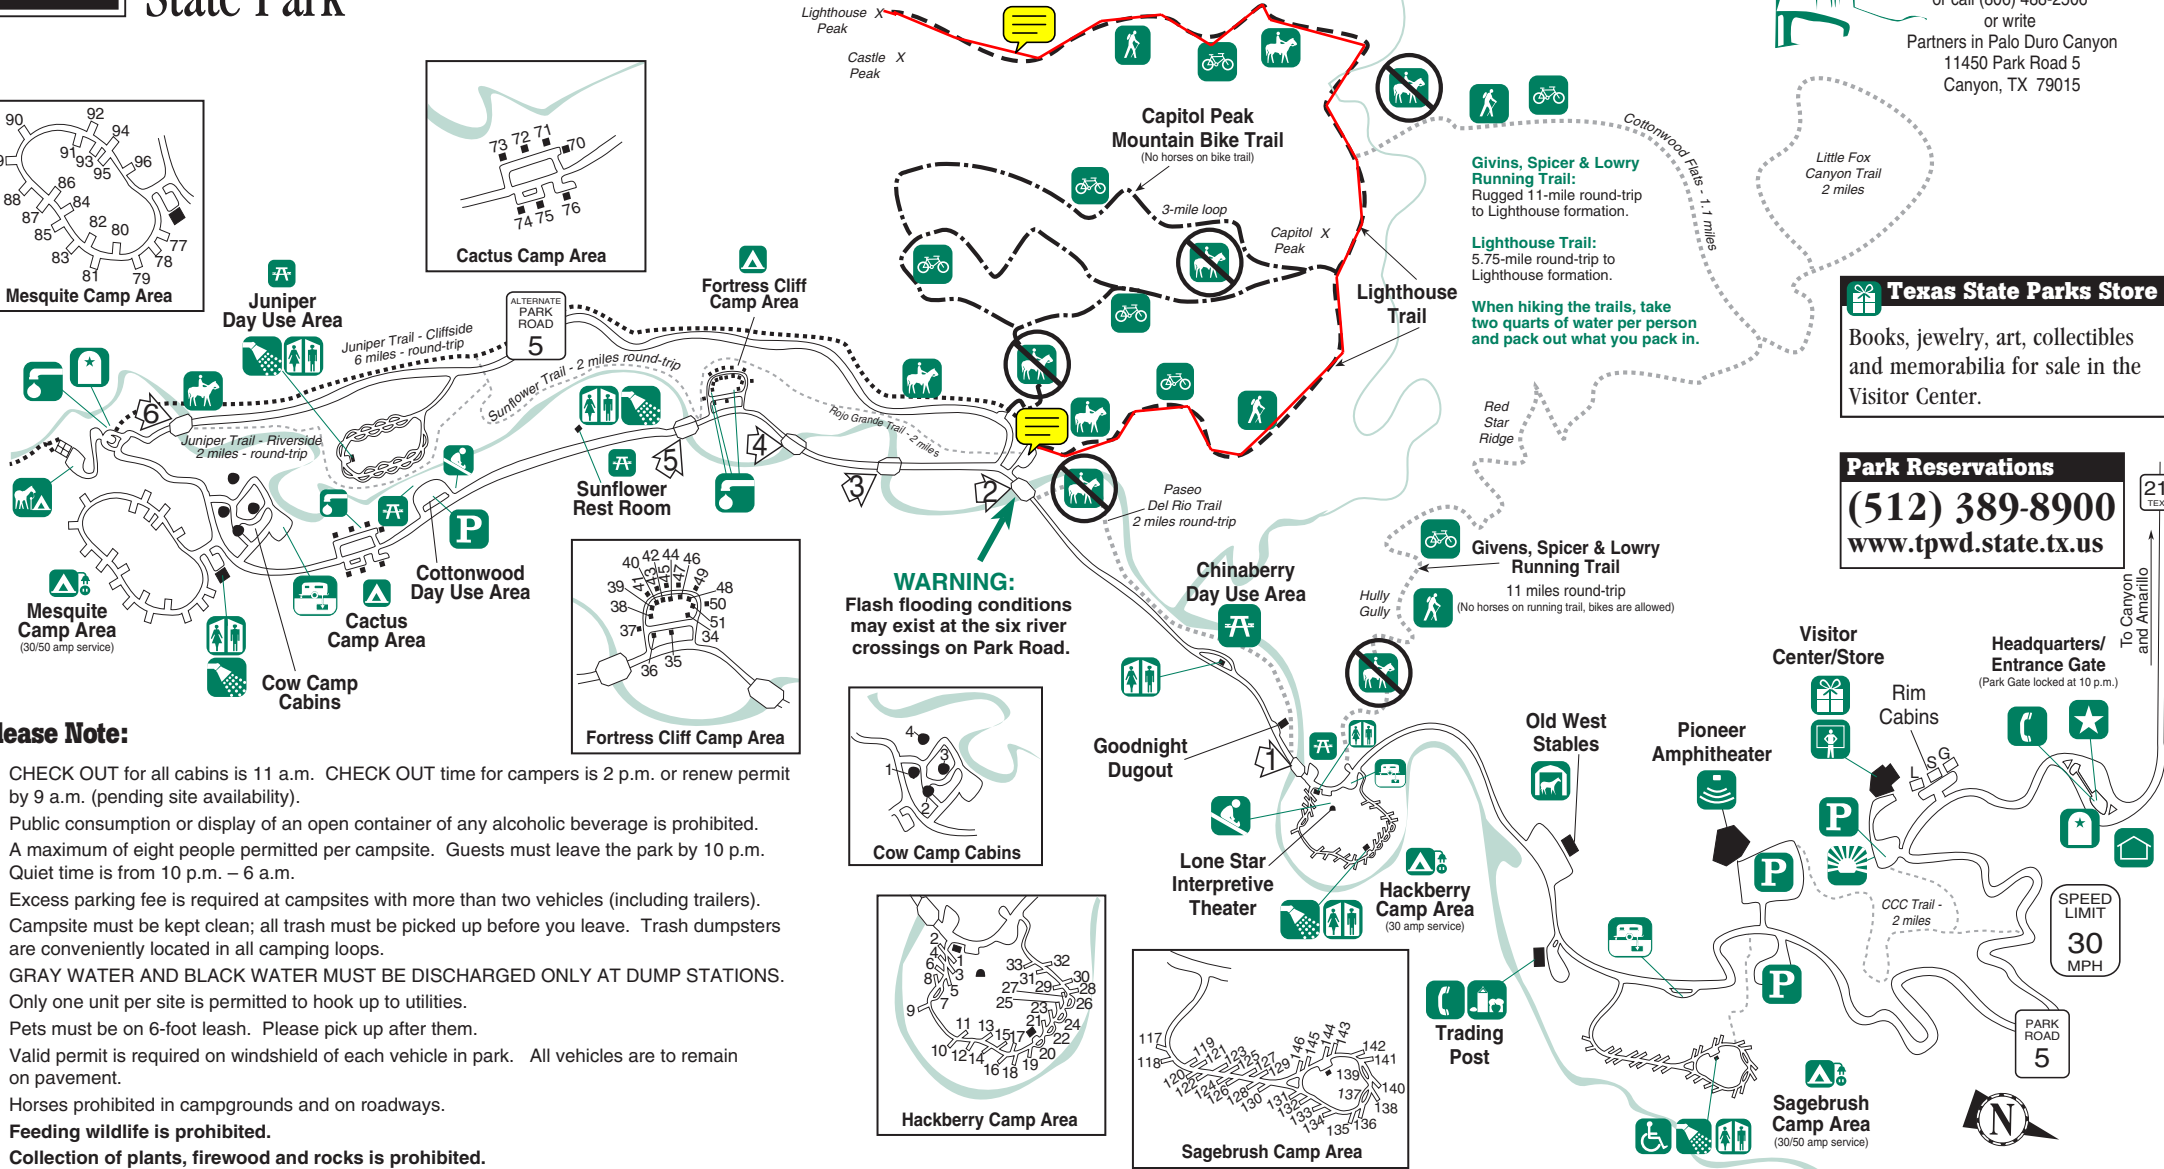

# Palo Duro Canyon State Park

**Partners in Palo Duro Canyon Foundation**  
To find out more, ask at the Visitor Center or call (806) 488-2506 or write Partners in Palo Duro Canyon 11450 Park Road 5 Canyon, TX 79015

**Texas State Parks Store**  
Books, jewelry, art, collectibles and memorabilia for sale in the Visitor Center.

**Park Reservations**  
**(512) 389-8900**  
[www.tpwd.state.tx.us](http://www.tpwd.state.tx.us)

- Please Note:**
- CHECK OUT for all cabins is 11 a.m. CHECK OUT time for campers is 2 p.m. or renew permit by 9 a.m. (pending site availability).
  - Public consumption or display of an open container of any alcoholic beverage is prohibited.
  - A maximum of eight people permitted per campsite. Guests must leave the park by 10 p.m. Quiet time is from 10 p.m. – 6 a.m.
  - Excess parking fee is required at campsites with more than two vehicles (including trailers).
  - Campsite must be kept clean; all trash must be picked up before you leave. Trash dumpsters are conveniently located in all camping loops.
  - GRAY WATER AND BLACK WATER MUST BE DISCHARGED ONLY AT DUMP STATIONS.
  - Only one unit per site is permitted to hook up to utilities.
  - Pets must be on 6-foot leash. Please pick up after them.
  - Valid permit is required on windshield of each vehicle in park. All vehicles are to remain on pavement.
  - Horses prohibited in campgrounds and on roadways.
  - Feeding wildlife is prohibited.
  - Collection of plants, firewood and rocks is prohibited.

- Legend:**
- ★ Headquarters
  - 🛍️ State Parks Store
  - 🚻 Rest Rooms
  - 🚿 Showers
  - ⛑️ Tent Sites
  - ⚡️ Water/Electric
  - 🗑️ Dump Station
  - 🏠 Residence
  - 🐎 Equestrian Site
  - 👤 Hiking Trail
  - 🐎 Horse Trail
  - 🚲 Bike Trail
  - 👤 Visitor Interpretive Center
  - ☎️ Pay Phone
  - 🍷 Picnic Area
  - 🐎 Riding Stable
  - P Parking
  - 🎡 Playground
  - 🎪 Amphitheater
  - 🛍️ Park Store
  - 🚰 Water Spigot
  - 🌅 Scenic Overlook
  - 📍 Historic Marker
  - ♿️ Handicapped Accessible