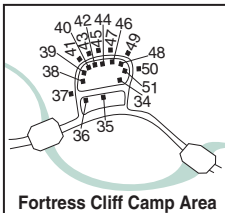

Palo Duro Canyon State Park

Partners in Palo Duro Canyon Foundation
To find out more, ask at the Visitor Center or call (806) 488-2506 or write Partners in Palo Duro Canyon 11450 Park Road 5 Canyon, TX 79015

Texas State Parks Store
Books, jewelry, art, collectibles and memorabilia for sale in the Visitor Center.

Park Reservations
(512) 389-8900
www.tpwd.state.tx.us

1. **Please Note:**
2. CHECK OUT for all cabins is 11 a.m. CHECK OUT time for campers is 2 p.m. or renew permit by 9 a.m. (pending site availability).
   - Public consumption or display of an open container of any alcoholic beverage is prohibited.
   - A maximum of eight people permitted per campsite. Guests must leave the park by 10 p.m. Quiet time is from 10 p.m. – 6 a.m.
   - Excess parking fee is required at campsites with more than two vehicles (including trailers).
   - Campsite must be kept clean; all trash must be picked up before you leave. Trash dumpsters are conveniently located in all camping loops.
   - GRAY WATER AND BLACK WATER MUST BE DISCHARGED ONLY AT DUMP STATIONS.
   - Only one unit per site is permitted to hook up to utilities.
   - Pets must be on 6-foot leash. Please pick up after them.
   - Valid permit is required on windshield of each vehicle in park. All vehicles are to remain on pavement.
   - Horses prohibited in campgrounds and on roadways.
   - Feeding wildlife is prohibited.
   - Collection of plants, firewood and rocks is prohibited.

1. **Legend:**
2. ★ Headquarters
   - 🛍️ State Parks Store
   - 🚻 Rest Rooms
   - 🚿 Showers
   - ⛑️ Tent Sites
   - ⚡️ Water/Electric
   - 🗑️ Dump Station
   - 🏠 Residence
   - 🐎 Equestrian Site
   - 👤 Hiking Trail
   - 🐎 Horse Trail
   - 🚲 Bike Trail
   - 👤 Visitor Interpretive Center
   - ☎️ Pay Phone
   - 🍷 Picnic Area
   - 🐎 Riding Stable
   - P Parking
   - 🎡 Playground
   - 🎪 Amphitheater
   - 🛍️ Park Store
   - 🚰 Water Spigot
   - 🌅 Scenic Overlook
   - 📍 Historic Marker
   - ♿️ Handicapped Accessible

11450 Park Road 5
Canyon, TX 79015
(806) 488-2227
E-mail: pdcc@palodurocanyon.com
Web site: www.palodurocanyon.com